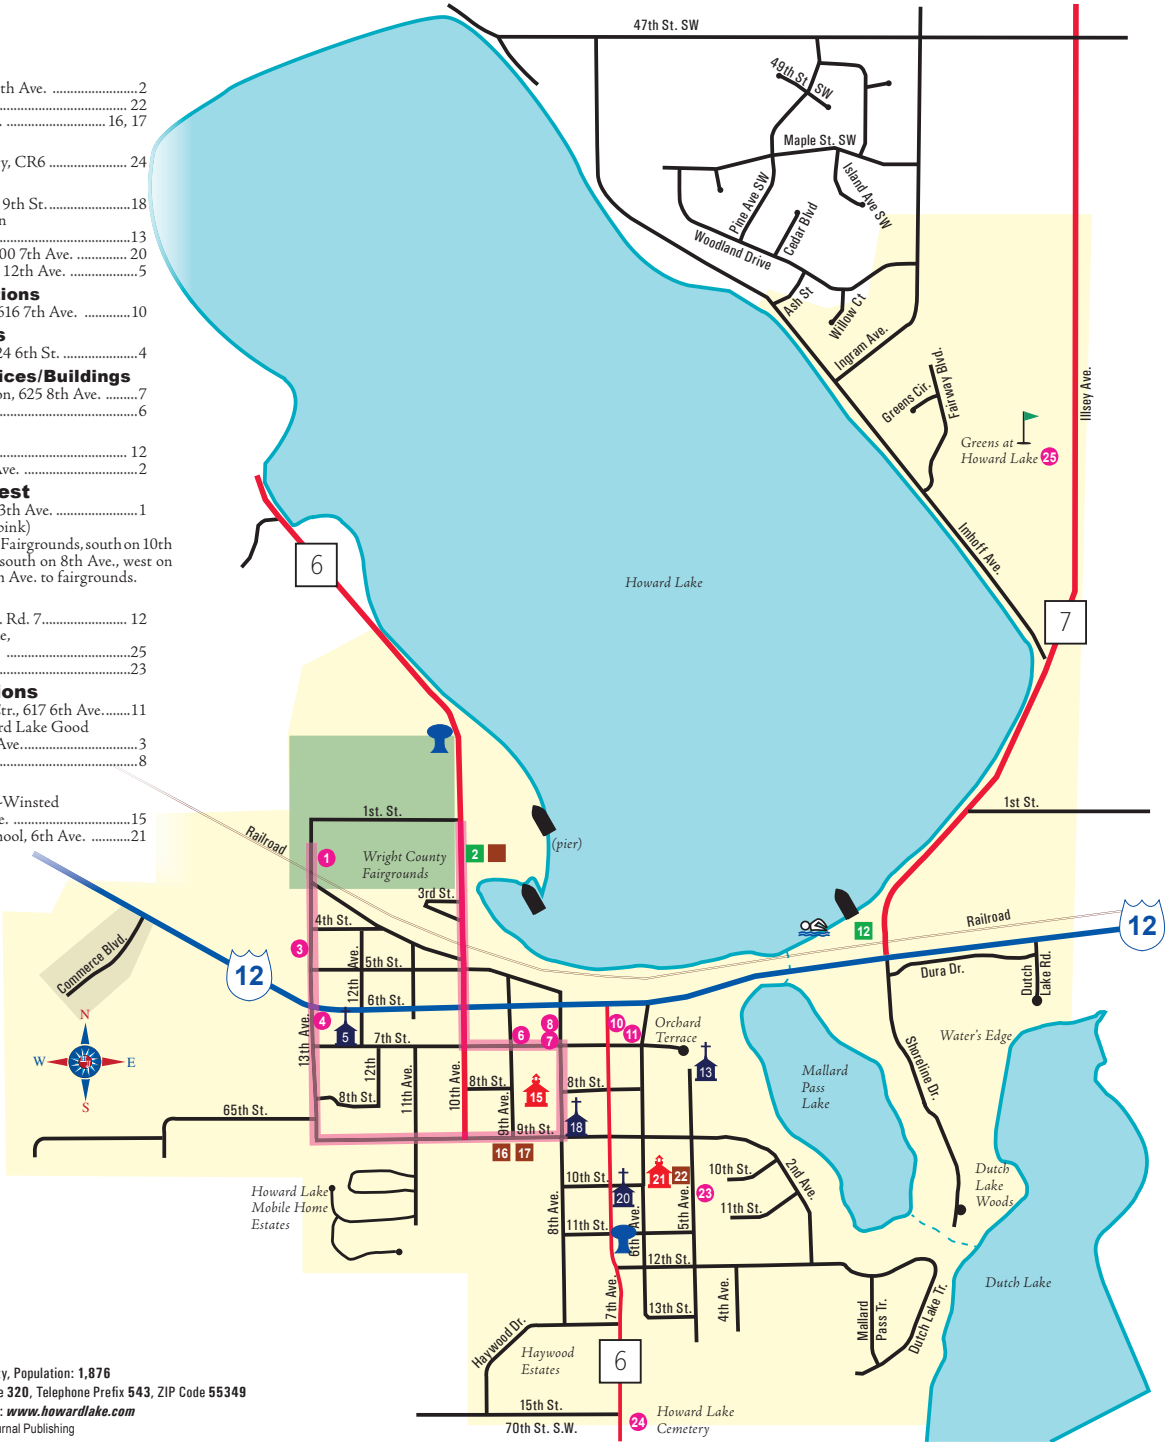

Howard Lake map

Ball Fields

- Memorial Park, BB, 10th Ave.2
- St. James, SB, 6th Ave.22
- Yager Field, SB, 9th St.16, 17

Cemetery

- Howard Lake Cemetery, CR624

Churches

- First Presbyterian, 719 9th St.18
- Howard Lake Christian
800 5th Ave.13
- St. James Lutheran, 1000 7th Ave.20
- St. John Lutheran, 625 12th Ave.5

- Lions Park, Cty. Rd. 712
- Memorial Park, 10th Ave.2

Points of Interest

- Historic School Site, 13th Ave.1
- Parade Route (shaded pink)
From Wright County Fairgrounds, south on 10th
Ave., east on 7th St., south on 8th Ave., west on
9th St., north on 13th Ave. to fairgrounds.

Recreation

- Beach, Lions Park, Cty. Rd. 712
- Greens at Howard Lake,
5055 Cty. Rd. 7 S.W.25
- Tennis, 5th Ave.23

Service Locations

- Library/Community Ctr., 617 6th Ave.11
- Nursing Home, Howard Lake Good
Samaritan, 413 13th Ave.3
- Post Office, 7th St.8

Schools

- Howard Lake-Waverly-Winsted
Middle School, 8th Ave.15
- St. James Lutheran School, 6th Ave.21

Howard Lake, Wright County, Population: 1,876
 City Information: Area Code 320, Telephone Prefix 543, ZIP Code 55349
 For more information, go to: www.howardlake.com
 Copyright © 2005 Herald Journal Publishing